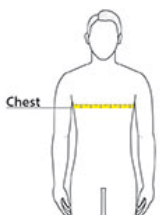

PRODUCT MEASUREMENTS

	XS	S	M	L	XL	2XL	3XL	4XL
Chest	21	22 1/2	24	25 1/2	27	28 1/2	30 1/2	32 1/2
Sleeve Length	34 1/4	35	35 3/4	36 1/2	37 1/4	38	38 3/4	39 1/2
Body Length at Back	28	28 1/2	29	29 1/2	30 1/2	31 1/2	32	32 1/2

Chest: Measured across the chest one inch below armhole when laid flat.

Sleeve Length: Start at center of neck and measure down shoulder, down sleeve to hem.

Body Length at Back: Measured from high point shoulder to finished hem at back.

SIZE CHARTS

	XS	S	M	L	XL	2XL	3XL	4XL	5XL	6XL	7XL	8XL	9XL	10XL
Chest	32-34	35-37	38-40	41-43	44-46	47-49	50-52	54-57	58-60	61-63	64-66	67-69	70-72	73-75

HOW TO MEASURE

CHEST

Measure under the arm and around the fullest part of the chest with arms down, keeping tape horizontal.